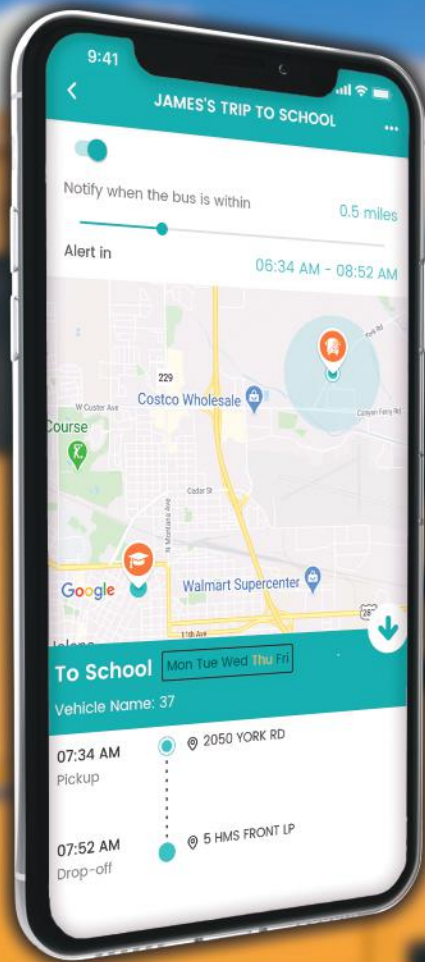

Edulog Parent Portal

UP-TO-THE-MINUTE BUS ROUTE INFO

DOWNLOAD

PARENTS EMPOWERED!

Parent Bus Tracking Application

- ▶ Where's My Bus?
- ▶ Bus Arrival Notifications
- ▶ Planned Stop Information
- ▶ Access to All Children in the Family
- ▶ Incoming Transportation Messages
- ▶ Apple (iOS) and Android
- ▶ Secure Access

Real Time Bus Location Information

Edulog Parent Portal lets parents see the time and location planned for school bus arrival at their child's bus stop. The app also lets them view the location of the school bus to gauge arrival times each day and sends a push notification to their smartphone when the bus enters a user-defined geographic area around the stop. Parents only receive access by registering with data unique to their child. It's all information to help parents feel secure about their child's trip on the school bus!